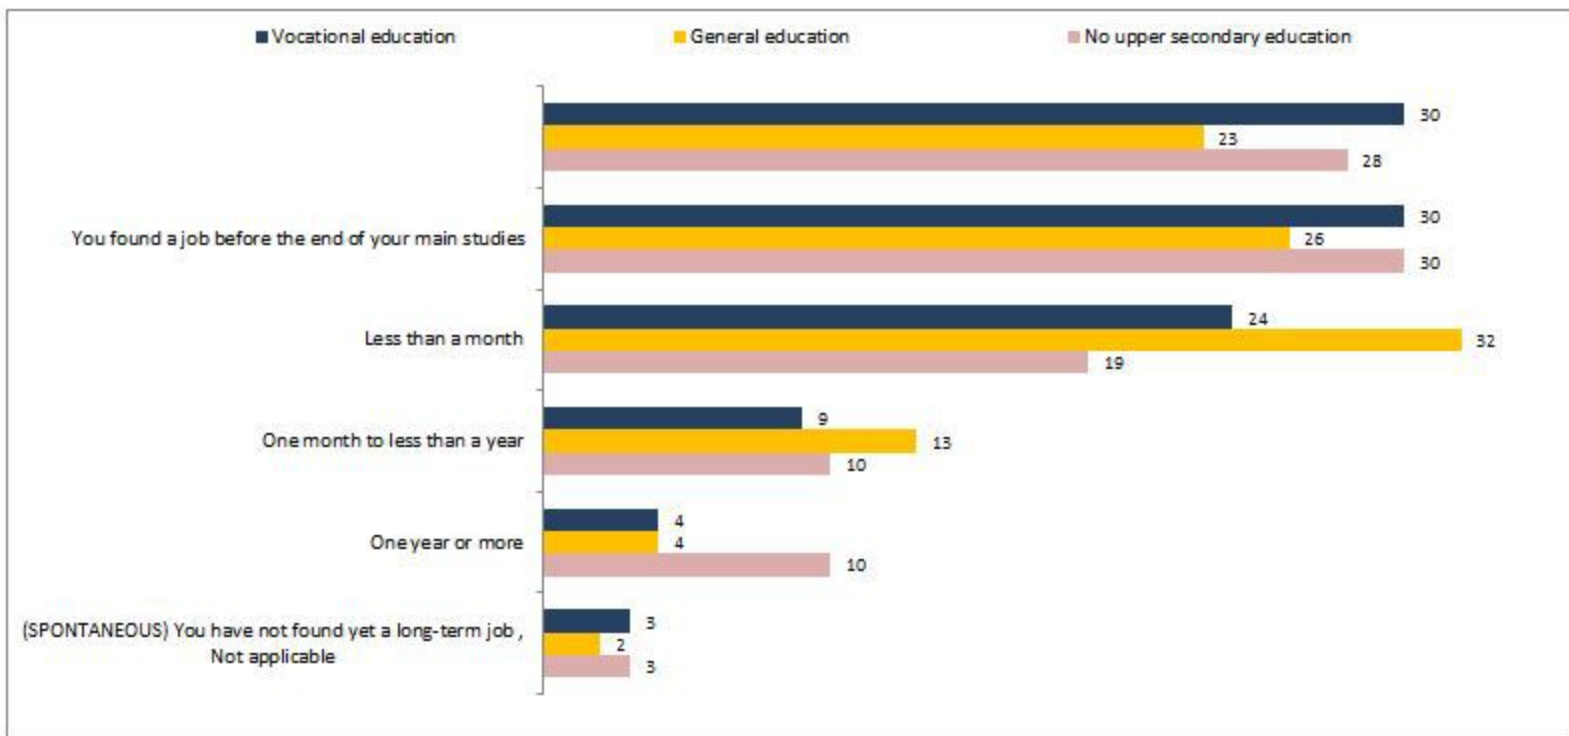

Fig. 22.3 - Length of time before finding a job (Results: VET vs. GE participants)

Base : Respondents who are currently working, unemployed or retired (n= 29,975)

Source: Cedefop's opinion survey on VET in Europe © European Centre for the Development of Vocational Training (Cedefop), 2016 All rights reserved