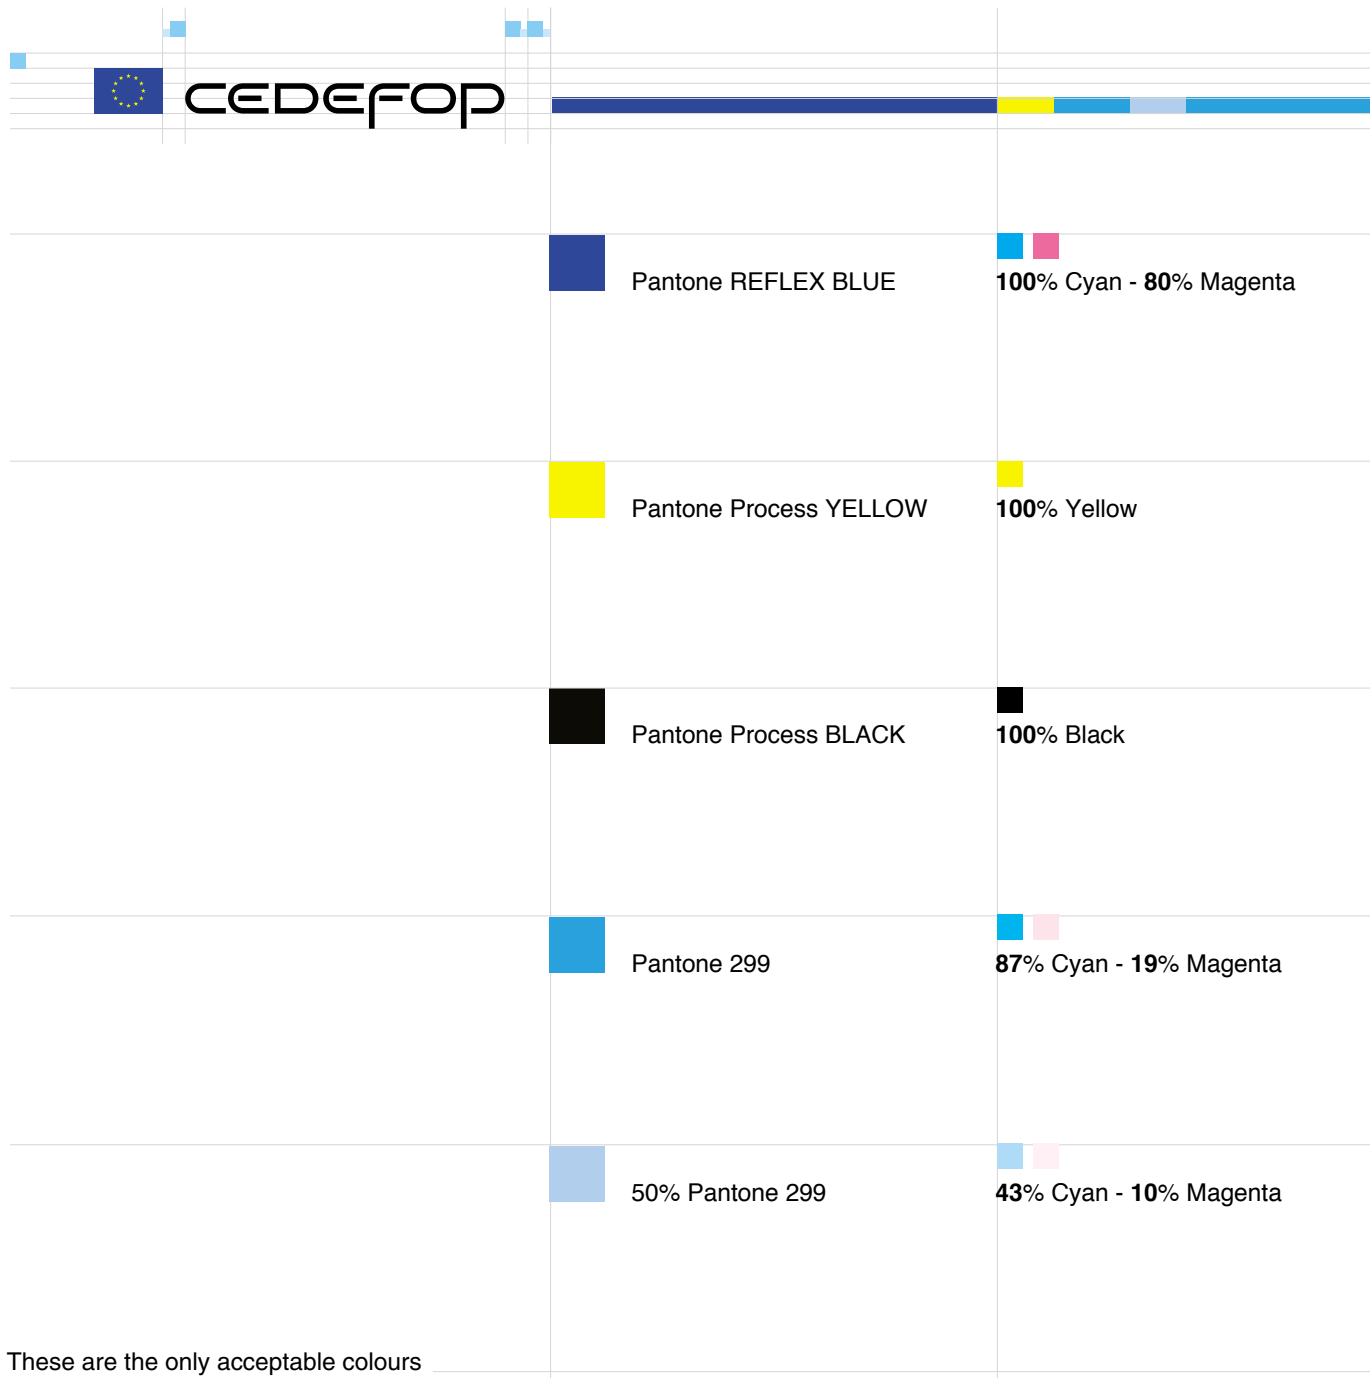

logo guidelines

in colour

# regulation colours

EN